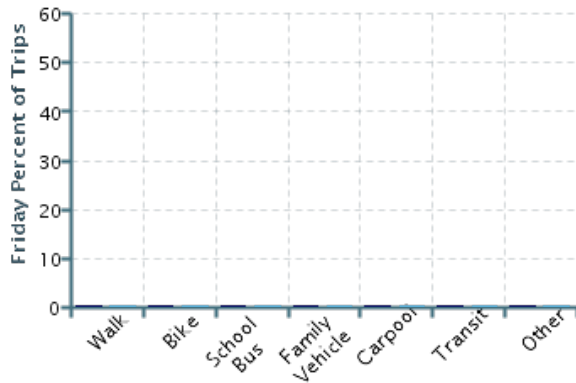

This report contains information from schools' classrooms about students' trip to and from school. The data used in this report were collected using the in-class Student Travel Tally questionnaire from the National Center for Safe Routes to School.

Morning and Afternoon Travel Mode Comparison

Morning and Afternoon Travel Mode Comparison

	Number of Trips	Walk	Bike	School Bus	Family Vehicle	Carpool	Transit	Other
Morning	1363	2%	0%	41%	56%	1%	0%	0%
Afternoon	1312	8%	0%	46%	45%	2%	0%	0.6%

Percentages may not total 100% due to rounding.

Morning and Afternoon Travel Mode Comparison by Day

■ Morning
 ■ Afternoon

Morning and Afternoon Travel Mode Comparison by Day

	Number of Trips	Walk	Bike	School Bus	Family Vehicle	Carpool	Transit	Other
Monday AM		0%	0%	0%	0%	0%	0%	0%
Monday PM		0%	0%	0%	0%	0%	0%	0%
Tuesday AM	535	1%	0%	40%	57%	1%	0%	0%
Tuesday PM	520	8%	0%	44%	46%	1%	0%	1%
Wednesday AM	601	2%	0%	42%	54%	1%	0%	0%
Wednesday PM	566	8%	0%	48%	43%	1%	0%	0.2%
Thursday AM	227	2%	0%	41%	56%	1%	0%	0%
Thursday PM	226	7%	0%	44%	47%	2%	0%	0%
Friday AM		0%	0%	0%	0%	0%	0%	0%
Friday PM		0%	0%	0%	0%	0%	0%	0%

Percentages may not total 100% due to rounding.

Travel Mode by Weather Conditions

Travel Mode by Weather Condition

Weather Condition	Number of Trips	Walk	Bike	School Bus	Family Vehicle	Carpool	Transit	Other
Sunny	462	6%	0%	44%	48%	1%	0%	0.4%
Rainy	377	6%	0%	38%	55%	1%	0%	0%
Overcast	1836	4%	0%	44%	50%	2%	0%	0.3%
Snow	0	0%	0%	0%	0%	0%	0%	0%