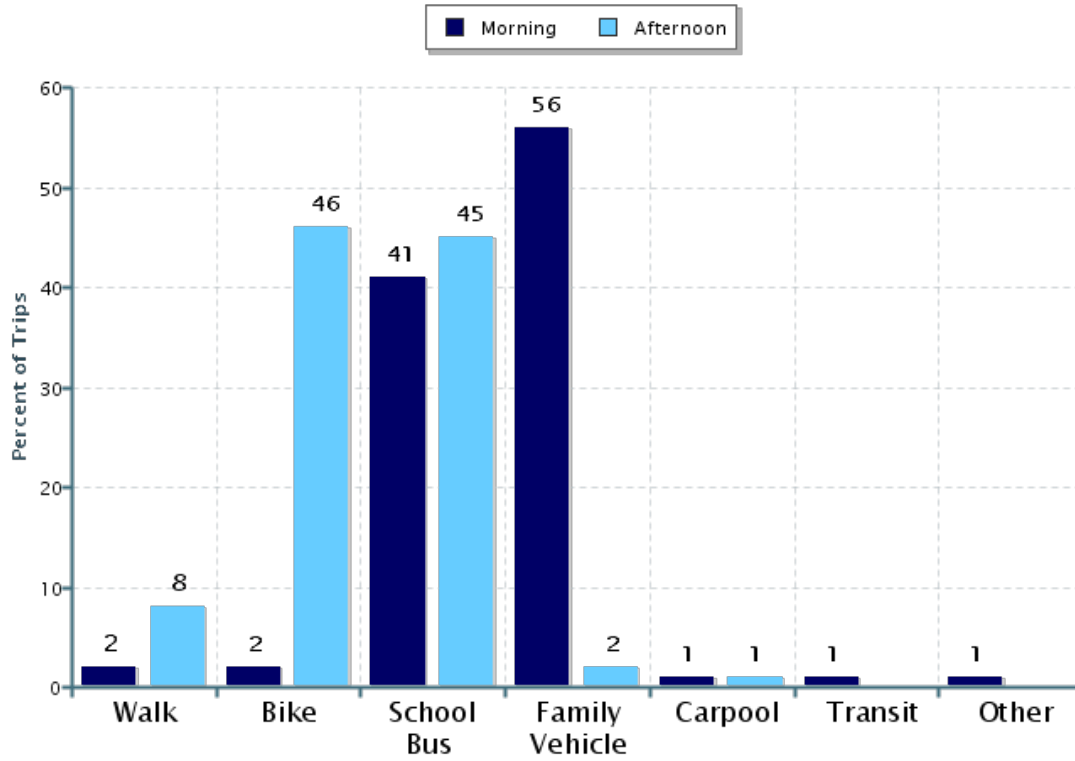

Student Travel Tally Report: Combining Schools in One Data Collection Season

School Group: Virginia Schools

Date Range: Fall 2018

Date Report Generated: 01/09/2019

School Name:	Month & Year Collected & (Set ID)	School Enrollment:	% Range of School's Students Involved in SRTS:	Number of Classroom in School Targeted by School Group:	Number of Classrooms Included in Report:
Galax Elementary School	September 2018 (26837)	589	76-100%		18
Galax High School	September 2018 (27157)	99	0-25%		2
Galax Middle School	September 2018 (27158)	295	26%-50%		11
Total:				0	31

This report contains information from schools' classrooms about students' trip to and from school. The data used in this report were collected using the in-class Student Travel Tally questionnaire from the National Center for Safe Routes to School.

Morning and Afternoon Travel Mode Comparison

Morning and Afternoon Travel Mode Comparison

	Number of Trips	Walk	Bike	School Bus	Family Vehicle	Carpool	Transit	Other
Morning	1363	2%	0%	41%	56%	1%	0%	0%
Afternoon	1312	8%	0%	46%	45%	2%	0%	0.6%