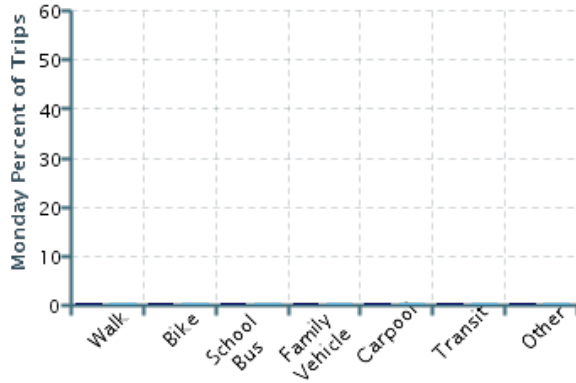

This report contains information from schools' classrooms about students' trip to and from school. The data used in this report were collected using the in-class Student Travel Tally questionnaire from the National Center for Safe Routes to School.

Morning and Afternoon Travel Mode Comparison

Morning and Afternoon Travel Mode Comparison

	Number of Trips	Walk	Bike	School Bus	Family Vehicle	Carpool	Transit	Other
Morning	1363	2%	0%	41%	56%	1%	0%	0%
Afternoon	1312	8%	0%	46%	45%	2%	0%	0.6%

Percentages may not total 100% due to rounding.

Morning and Afternoon Travel Mode Comparison by Day

■ Morning
 ■ Afternoon

Morning and Afternoon Travel Mode Comparison by Day

	Number of Trips	Walk	Bike	School Bus	Family Vehicle	Carpool	Transit	Other
Monday AM		0%	0%	0%	0%	0%	0%	0%
Monday PM		0%	0%	0%	0%	0%	0%	0%
Tuesday AM	535	1%	0%	40%	57%	1%	0%	0%
Tuesday PM	520	8%	0%	44%	46%	1%	0%	1%
Wednesday AM	601	2%	0%	42%	54%	1%	0%	0%
Wednesday PM	566	8%	0%	48%	43%	1%	0%	0.2%
Thursday AM	227	2%	0%	41%	56%	1%	0%	0%
Thursday PM	226	7%	0%	44%	47%	2%	0%	0%
Friday AM		0%	0%	0%	0%	0%	0%	0%
Friday PM		0%	0%	0%	0%	0%	0%	0%

Percentages may not total 100% due to rounding.

Travel Mode by Weather Conditions

Travel Mode by Weather Condition

Weather Condition	Number of Trips	Walk	Bike	School Bus	Family Vehicle	Carpool	Transit	Other
Sunny	462	6%	0%	44%	48%	1%	0%	0.4%
Rainy	377	6%	0%	38%	55%	1%	0%	0%
Overcast	1836	4%	0%	44%	50%	2%	0%	0.3%
Snow	0	0%	0%	0%	0%	0%	0%	0%