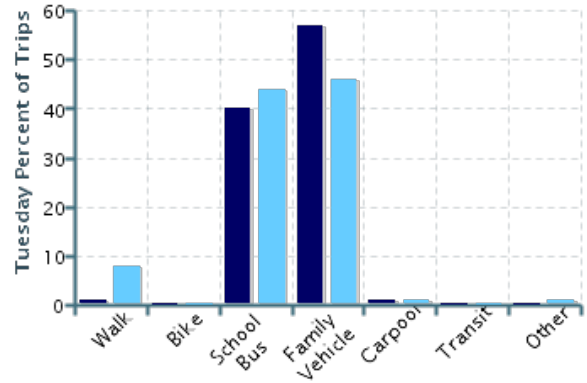

Morning and Afternoon Travel Mode Comparison

Morning and Afternoon Travel Mode Comparison

	Number of Trips	Walk	Bike	School Bus	Family Vehicle	Carpool	Transit	Other
Morning	1363	2%	0%	41%	56%	1%	0%	0%
Afternoon	1312	8%	0%	46%	45%	2%	0%	0.6%

Percentages may not total 100% due to rounding.

Morning and Afternoon Travel Mode Comparison by Day

■ Morning
 ■ Afternoon

Morning and Afternoon Travel Mode Comparison by Day

	Number of Trips	Walk	Bike	School Bus	Family Vehicle	Carpool	Transit	Other
Monday AM		0%	0%	0%	0%	0%	0%	0%
Monday PM		0%	0%	0%	0%	0%	0%	0%
Tuesday AM	535	1%	0%	40%	57%	1%	0%	0%
Tuesday PM	520	8%	0%	44%	46%	1%	0%	1%
Wednesday AM	601	2%	0%	42%	54%	1%	0%	0%
Wednesday PM	566	8%	0%	48%	43%	1%	0%	0.2%
Thursday AM	227	2%	0%	41%	56%	1%	0%	0%
Thursday PM	226	7%	0%	44%	47%	2%	0%	0%
Friday AM		0%	0%	0%	0%	0%	0%	0%
Friday PM		0%	0%	0%	0%	0%	0%	0%

Percentages may not total 100% due to rounding.

Travel Mode by Weather Conditions

Travel Mode by Weather Condition

Weather Condition	Number of Trips	Walk	Bike	School Bus	Family Vehicle	Carpool	Transit	Other
Sunny	462	6%	0%	44%	48%	1%	0%	0.4%
Rainy	377	6%	0%	38%	55%	1%	0%	0%
Overcast	1836	4%	0%	44%	50%	2%	0%	0.3%
Snow	0	0%	0%	0%	0%	0%	0%	0%