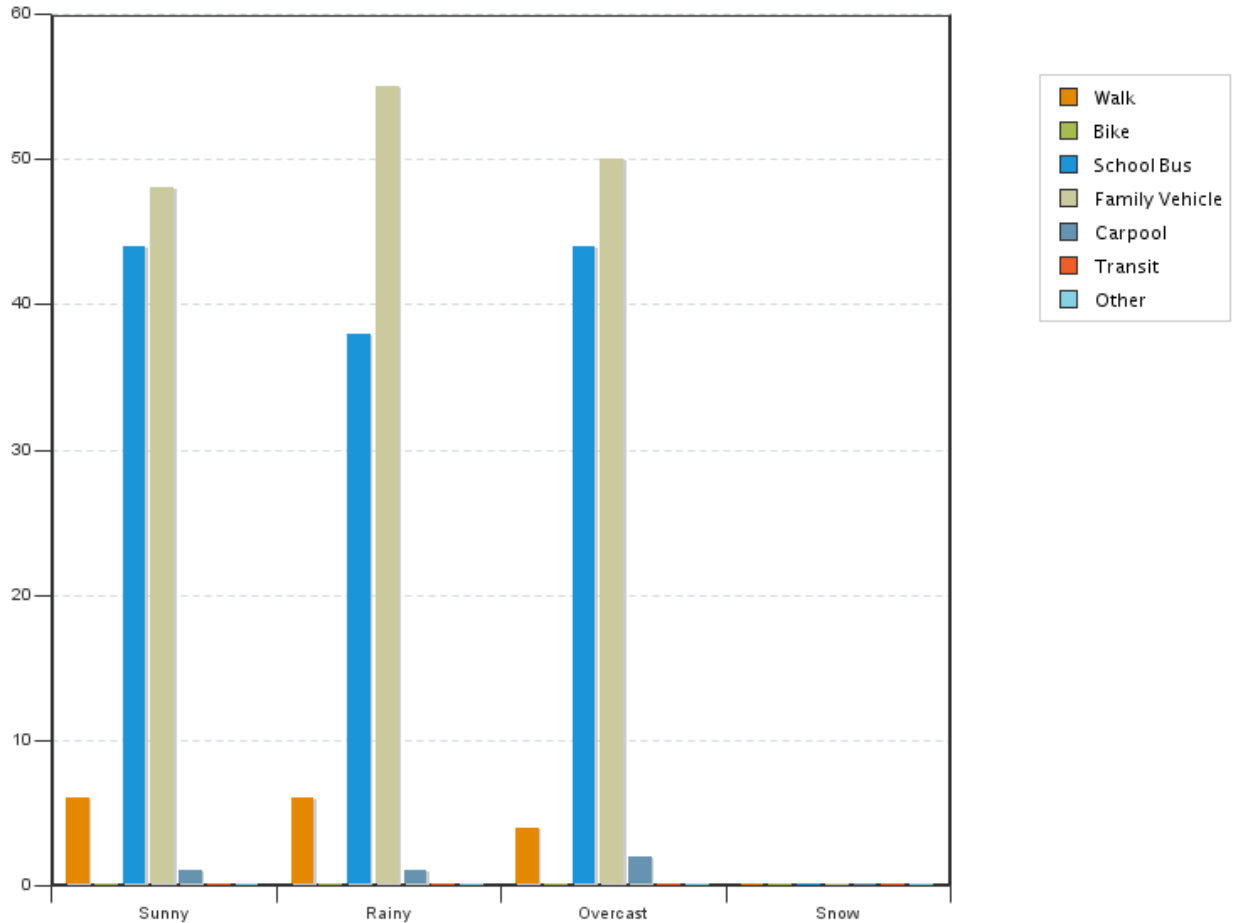

Travel Mode by Weather Conditions

Travel Mode by Weather Condition

Weather Condition	Number of Trips	Walk	Bike	School Bus	Family Vehicle	Carpool	Transit	Other
Sunny	462	6%	0%	44%	48%	1%	0%	0.4%
Rainy	377	6%	0%	38%	55%	1%	0%	0%
Overcast	1836	4%	0%	44%	50%	2%	0%	0.3%
Snow	0	0%	0%	0%	0%	0%	0%	0%

Percentages may not total 100% due to rounding.