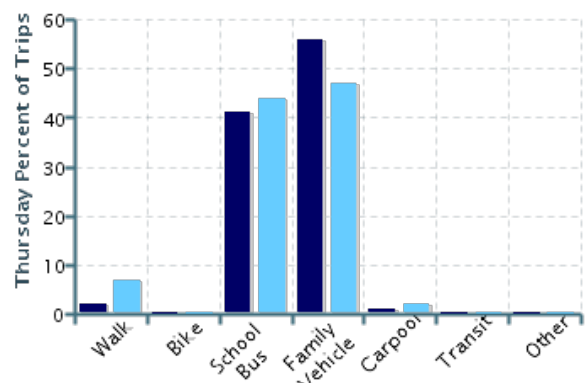

Morning and Afternoon Travel Mode Comparison

Morning and Afternoon Travel Mode Comparison

	Number of Trips	Walk	Bike	School Bus	Family Vehicle	Carpool	Transit	Other
Morning	1363	2%	0%	41%	56%	1%	0%	0%
Afternoon	1312	8%	0%	46%	45%	2%	0%	0.6%

Percentages may not total 100% due to rounding.

Morning and Afternoon Travel Mode Comparison by Day

■ Morning
 ■ Afternoon

Morning and Afternoon Travel Mode Comparison by Day

	Number of Trips	Walk	Bike	School Bus	Family Vehicle	Carpool	Transit	Other
Monday AM		0%	0%	0%	0%	0%	0%	0%
Monday PM		0%	0%	0%	0%	0%	0%	0%
Tuesday AM	535	1%	0%	40%	57%	1%	0%	0%
Tuesday PM	520	8%	0%	44%	46%	1%	0%	1%
Wednesday AM	601	2%	0%	42%	54%	1%	0%	0%
Wednesday PM	566	8%	0%	48%	43%	1%	0%	0.2%
Thursday AM	227	2%	0%	41%	56%	1%	0%	0%
Thursday PM	226	7%	0%	44%	47%	2%	0%	0%
Friday AM		0%	0%	0%	0%	0%	0%	0%
Friday PM		0%	0%	0%	0%	0%	0%	0%

Percentages may not total 100% due to rounding.

Travel Mode by Weather Conditions

Travel Mode by Weather Condition

Weather Condition	Number of Trips	Walk	Bike	School Bus	Family Vehicle	Carpool	Transit	Other
Sunny	462	6%	0%	44%	48%	1%	0%	0.4%
Rainy	377	6%	0%	38%	55%	1%	0%	0%
Overcast	1836	4%	0%	44%	50%	2%	0%	0.3%
Snow	0	0%	0%	0%	0%	0%	0%	0%