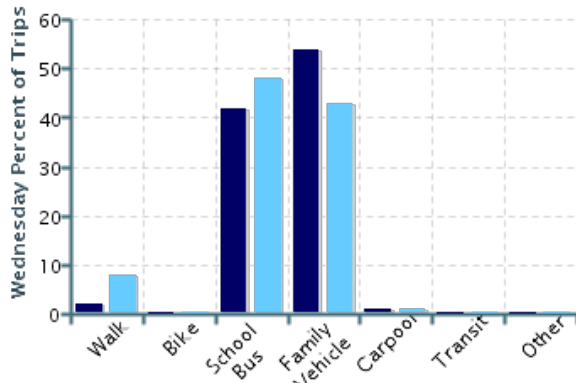

Morning and Afternoon Travel Mode Comparison

Morning and Afternoon Travel Mode Comparison

	Number of Trips	Walk	Bike	School Bus	Family Vehicle	Carpool	Transit	Other
Morning	1363	2%	0%	41%	56%	1%	0%	0%
Afternoon	1312	8%	0%	46%	45%	2%	0%	0.6%

Percentages may not total 100% due to rounding.

Morning and Afternoon Travel Mode Comparison by Day

■ Morning
 ■ Afternoon

Morning and Afternoon Travel Mode Comparison by Day

	Number of Trips	Walk	Bike	School Bus	Family Vehicle	Carpool	Transit	Other
Monday AM		0%	0%	0%	0%	0%	0%	0%
Monday PM		0%	0%	0%	0%	0%	0%	0%
Tuesday AM	535	1%	0%	40%	57%	1%	0%	0%
Tuesday PM	520	8%	0%	44%	46%	1%	0%	1%
Wednesday AM	601	2%	0%	42%	54%	1%	0%	0%
Wednesday PM	566	8%	0%	48%	43%	1%	0%	0.2%
Thursday AM	227	2%	0%	41%	56%	1%	0%	0%
Thursday PM	226	7%	0%	44%	47%	2%	0%	0%
Friday AM		0%	0%	0%	0%	0%	0%	0%
Friday PM		0%	0%	0%	0%	0%	0%	0%

Percentages may not total 100% due to rounding.

Travel Mode by Weather Conditions

Travel Mode by Weather Condition

Weather Condition	Number of Trips	Walk	Bike	School Bus	Family Vehicle	Carpool	Transit	Other
Sunny	462	6%	0%	44%	48%	1%	0%	0.4%
Rainy	377	6%	0%	38%	55%	1%	0%	0%
Overcast	1836	4%	0%	44%	50%	2%	0%	0.3%
Snow	0	0%	0%	0%	0%	0%	0%	0%