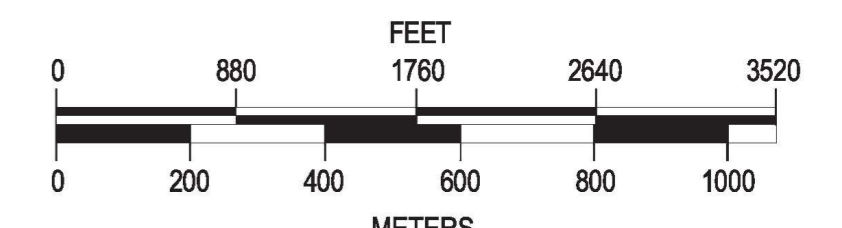

The accuracy or completeness of this map is not guaranteed or warranted.
Map depicts state-maintained highway network as of May 1, 2021.
Copyright © 2021 by Commonwealth of Virginia
Department of Transportation, All Rights Reserved

AN INVENTORY OF STATE MAINTAINED ROADS
SUPPLEMENT SHEET H