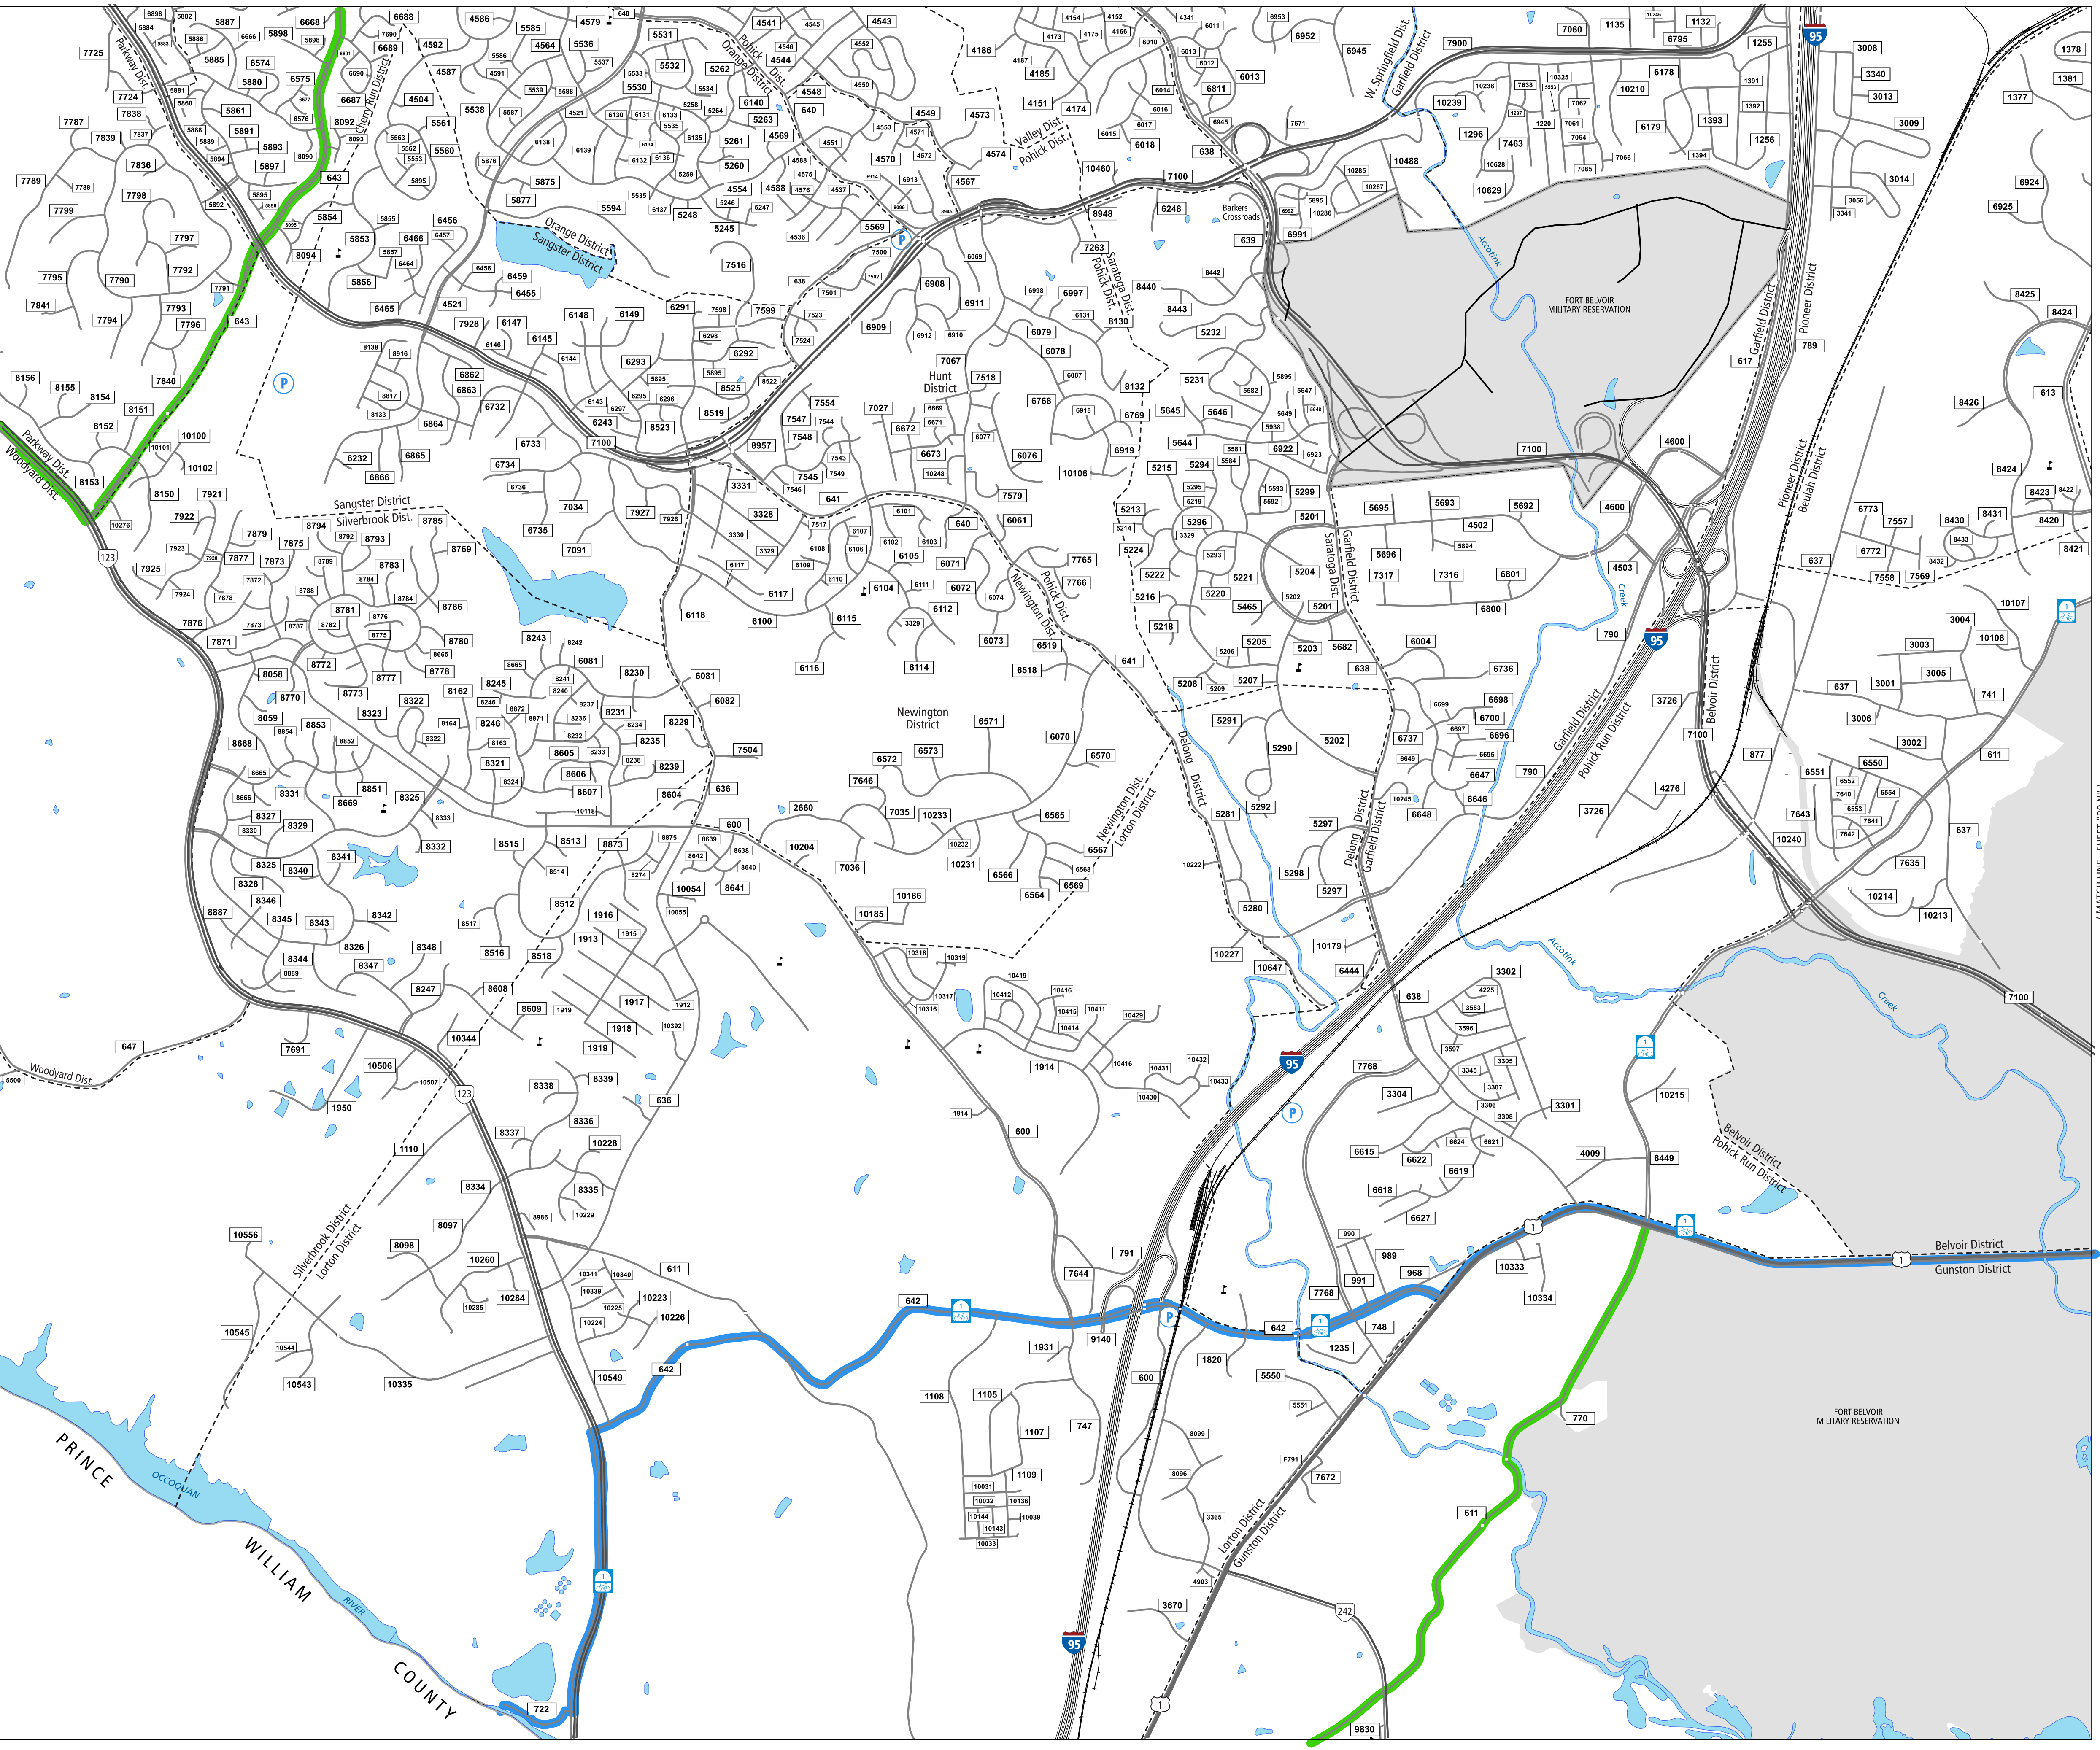

(MATCH LINE - SHEET "29 J")

(MATCH LINE - SHEET "29 O")

FAIRFAX COUNTY, VA

COUNTY ROAD MAP

FAIRFAX COUNTY

ROAD CLASSIFICATIONS

- Frontage Road
- Secondary Route
- State Route
- U.S. Route
- Urban Road
- LightSurface
- DividedHwyInterstate
- AllWeatherSurface
- Unsurfaced
- otherSurface
- BikeRoutes
- AppalachianTrail
- Scenic Roads

MISCELLANEOUS

- Schools
- Seaports
- Park_RideLots

AIRPORTS

- Commercial
- General
- Military

RAILROADS

- Metro
- VARailroads
- Park_N_Ride

BOUNDARIES

- MilitaryAreas
- MagisterialDistricts
- Incorp_Areas
- Natural_LandCover